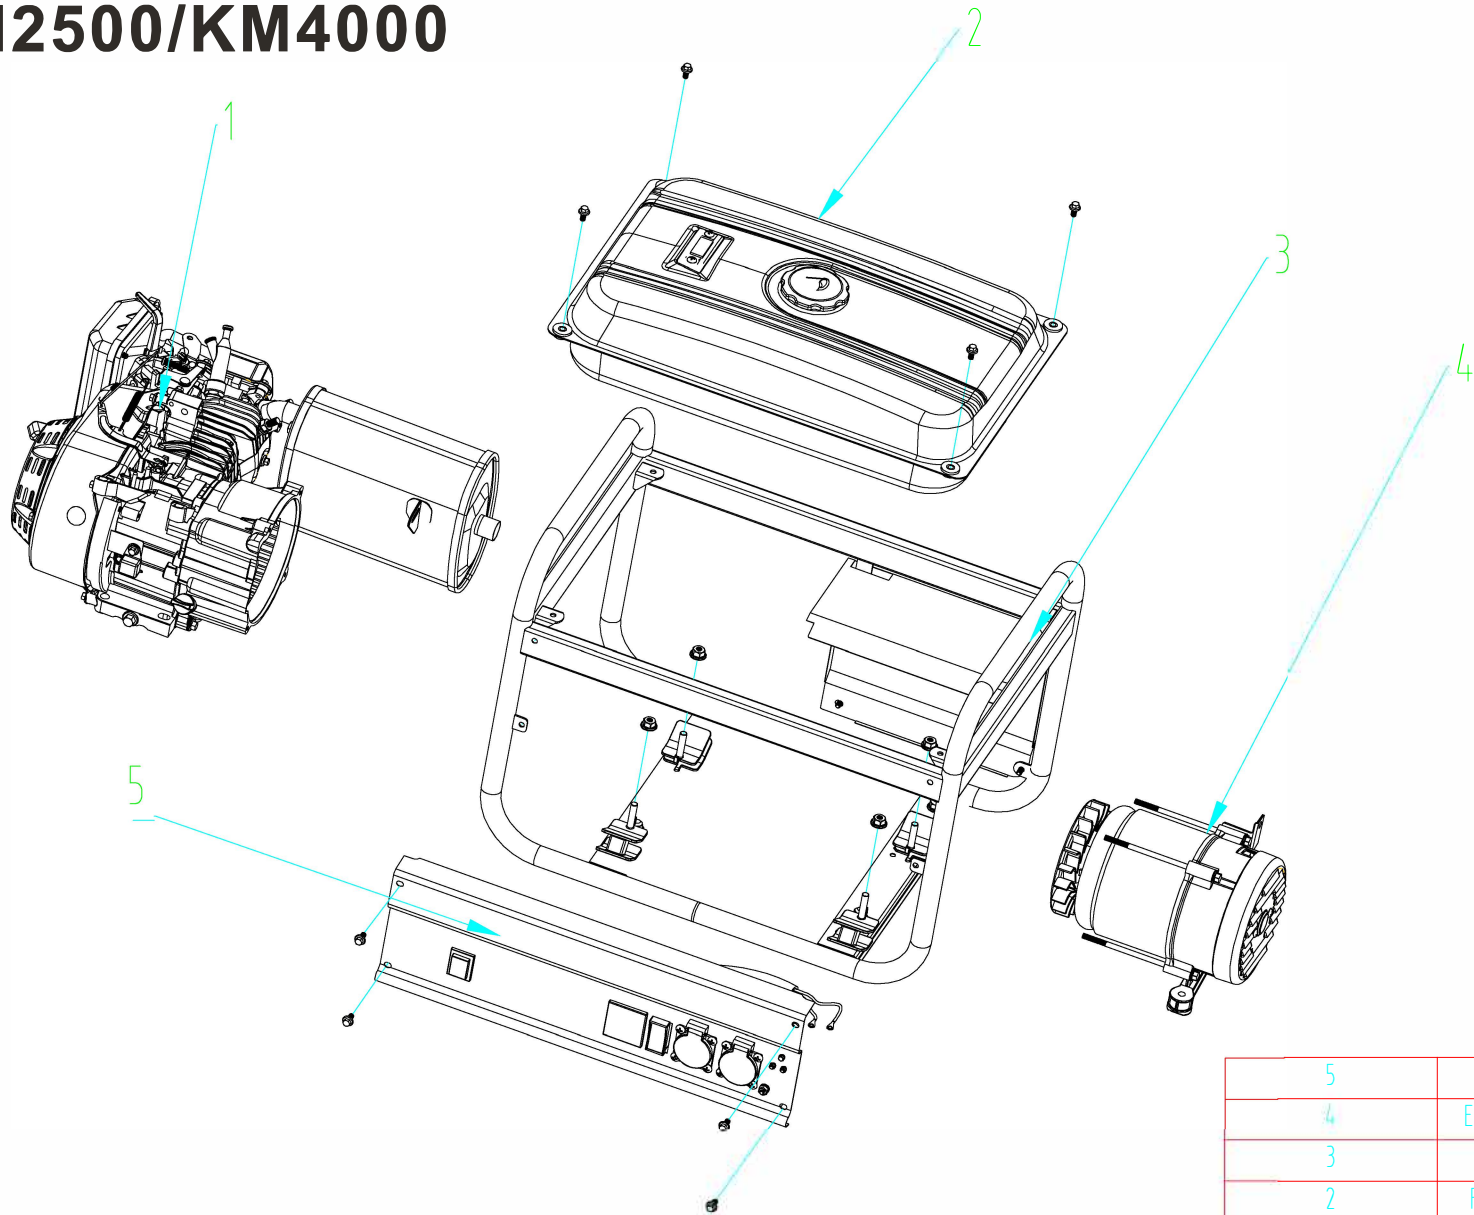

# FOR KM2500/KM4000

5	Control panel	控制面板
4	Electrical machine	电机
3	Frame parts	机架部件
2	Fuel tank parts	油箱部件
1	Engine	发动机
Number	English	Chinese

Itemref	Quantity	Title/Name, designation, material, dimension etc	Article No./Reference		
Designed by XXX	Checked by XXX	Approved by - date XXX - 00/00/00	Filename Exploder	Date	Scale 1:1
Generator Exploder			KM2500,3000		Edition 0
					Sheet 1/7